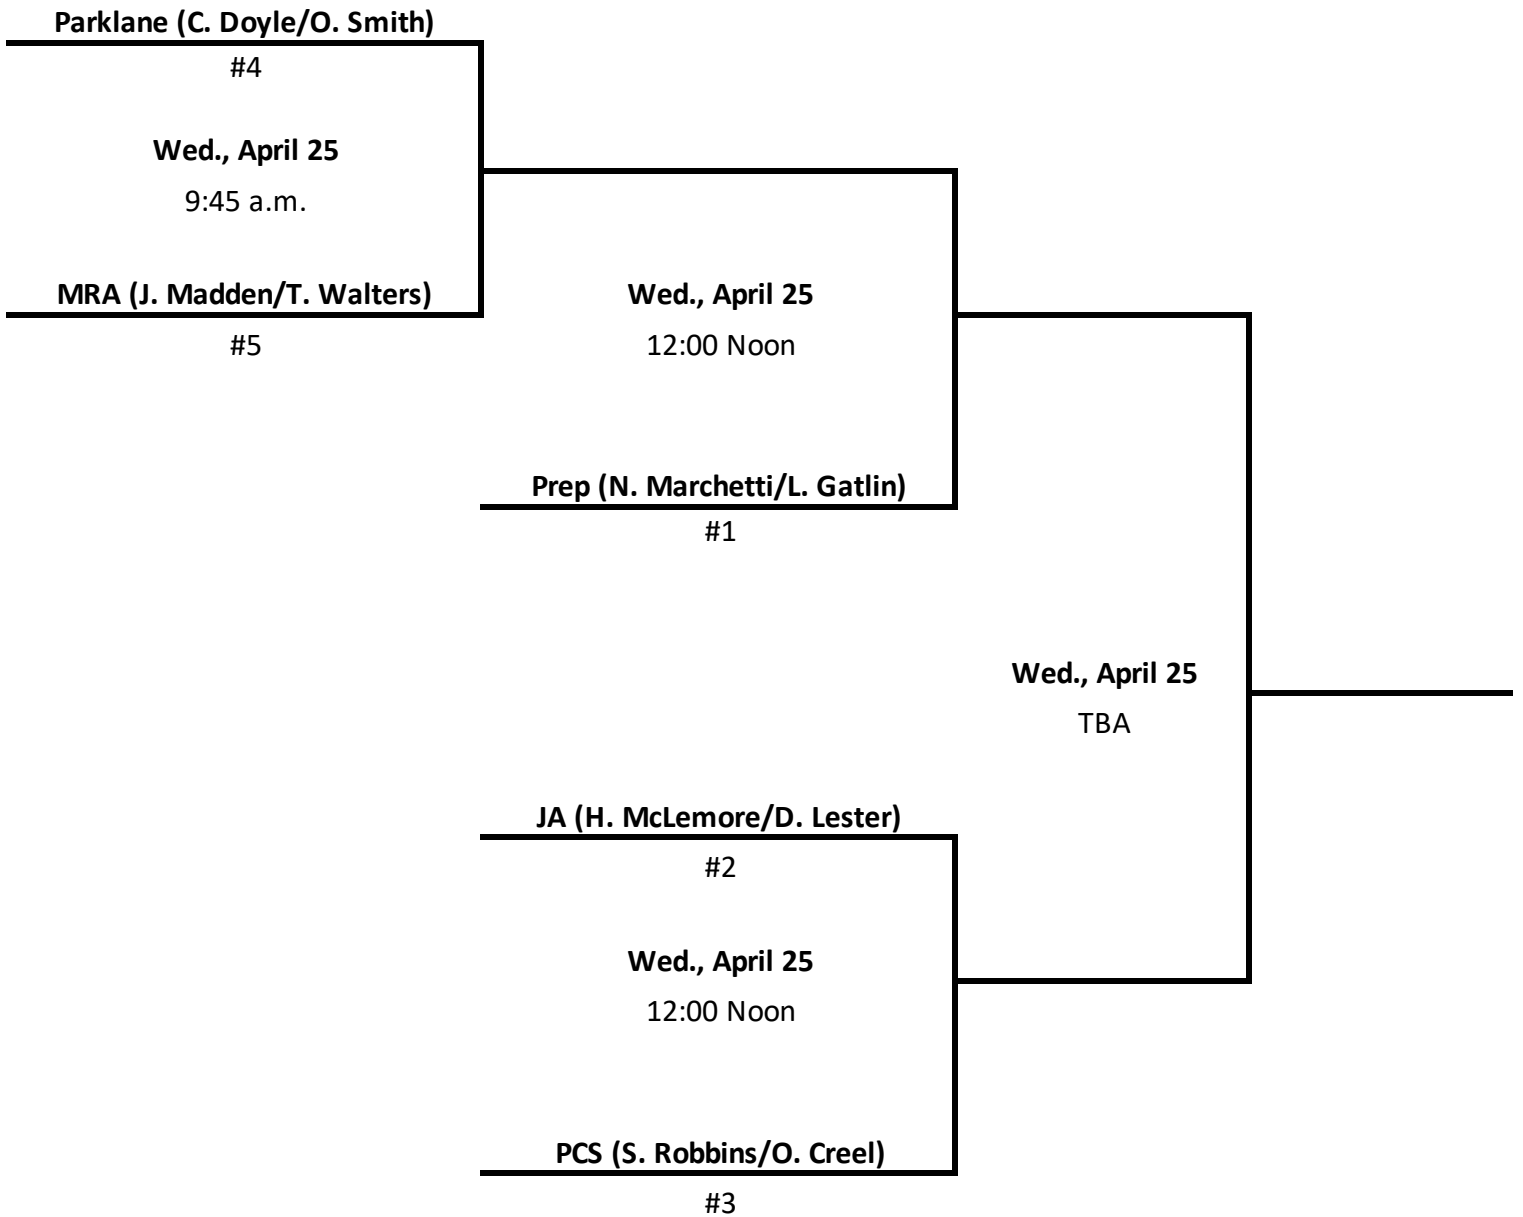

MAIS Tennis - 2019
CLASS AAAA D. I
RIDGELAND TENNIS CENTER

Boys' #2 Doubles