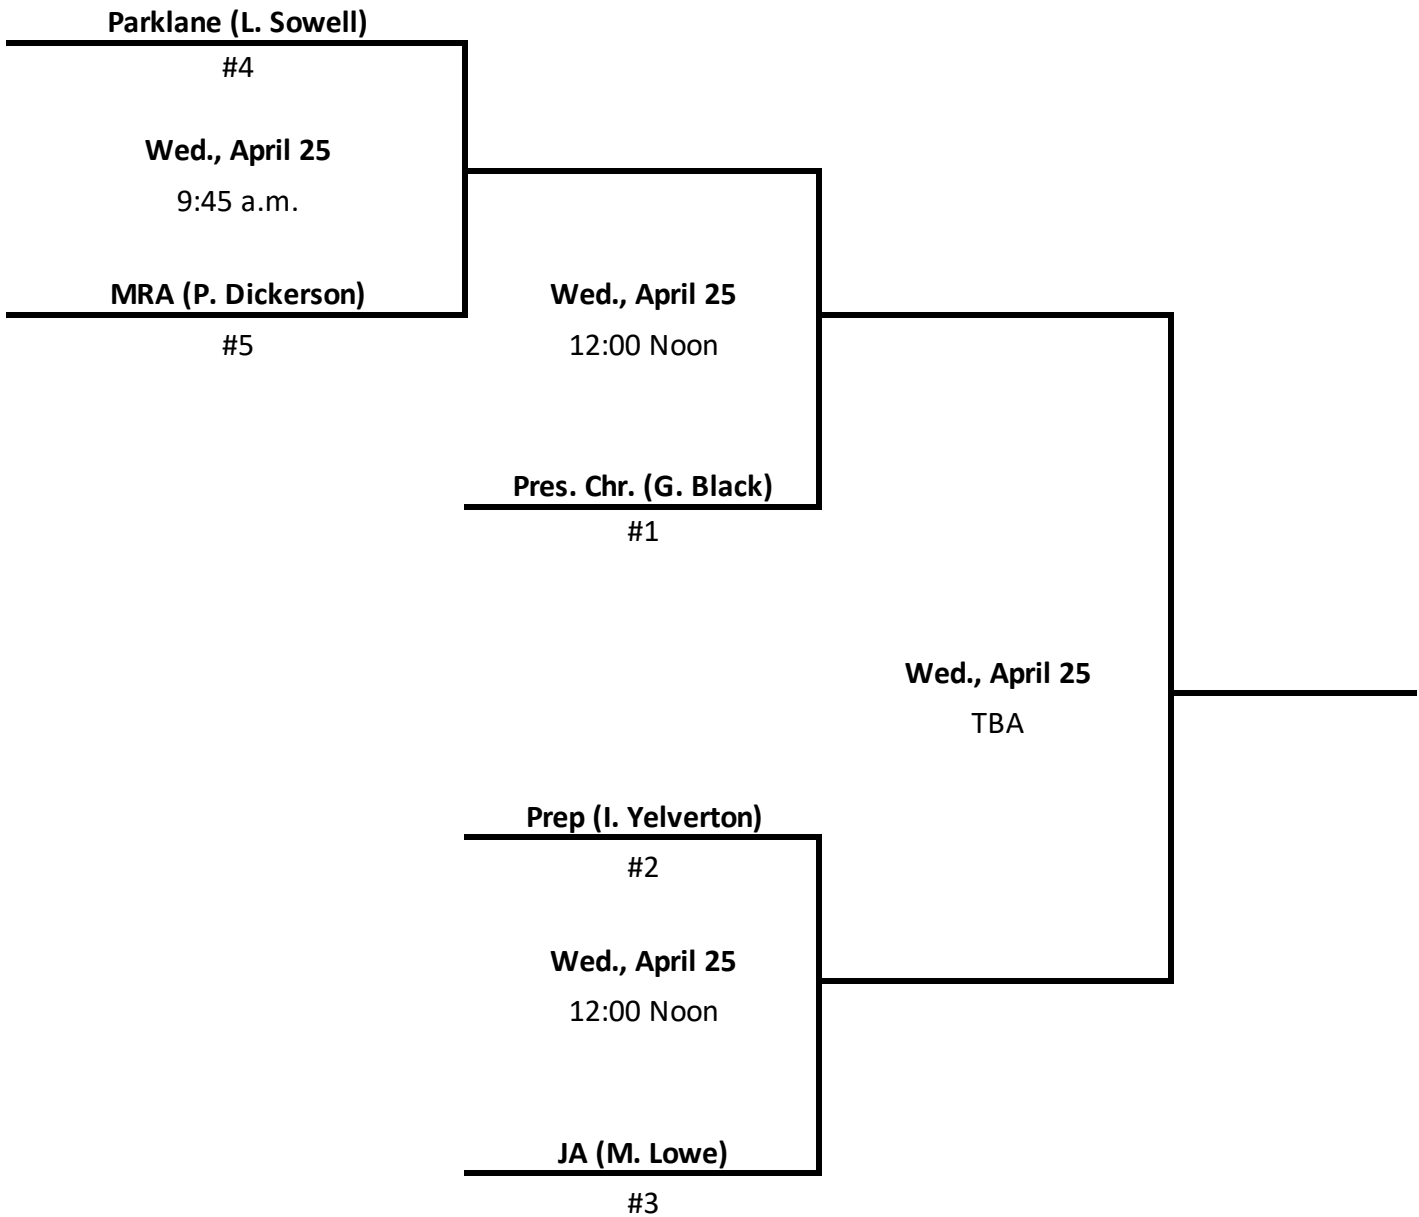

MAIS Tennis - 2019
CLASS AAAA D. I
RIDGELAND TENNIS CENTER

Boys' #1 Singles