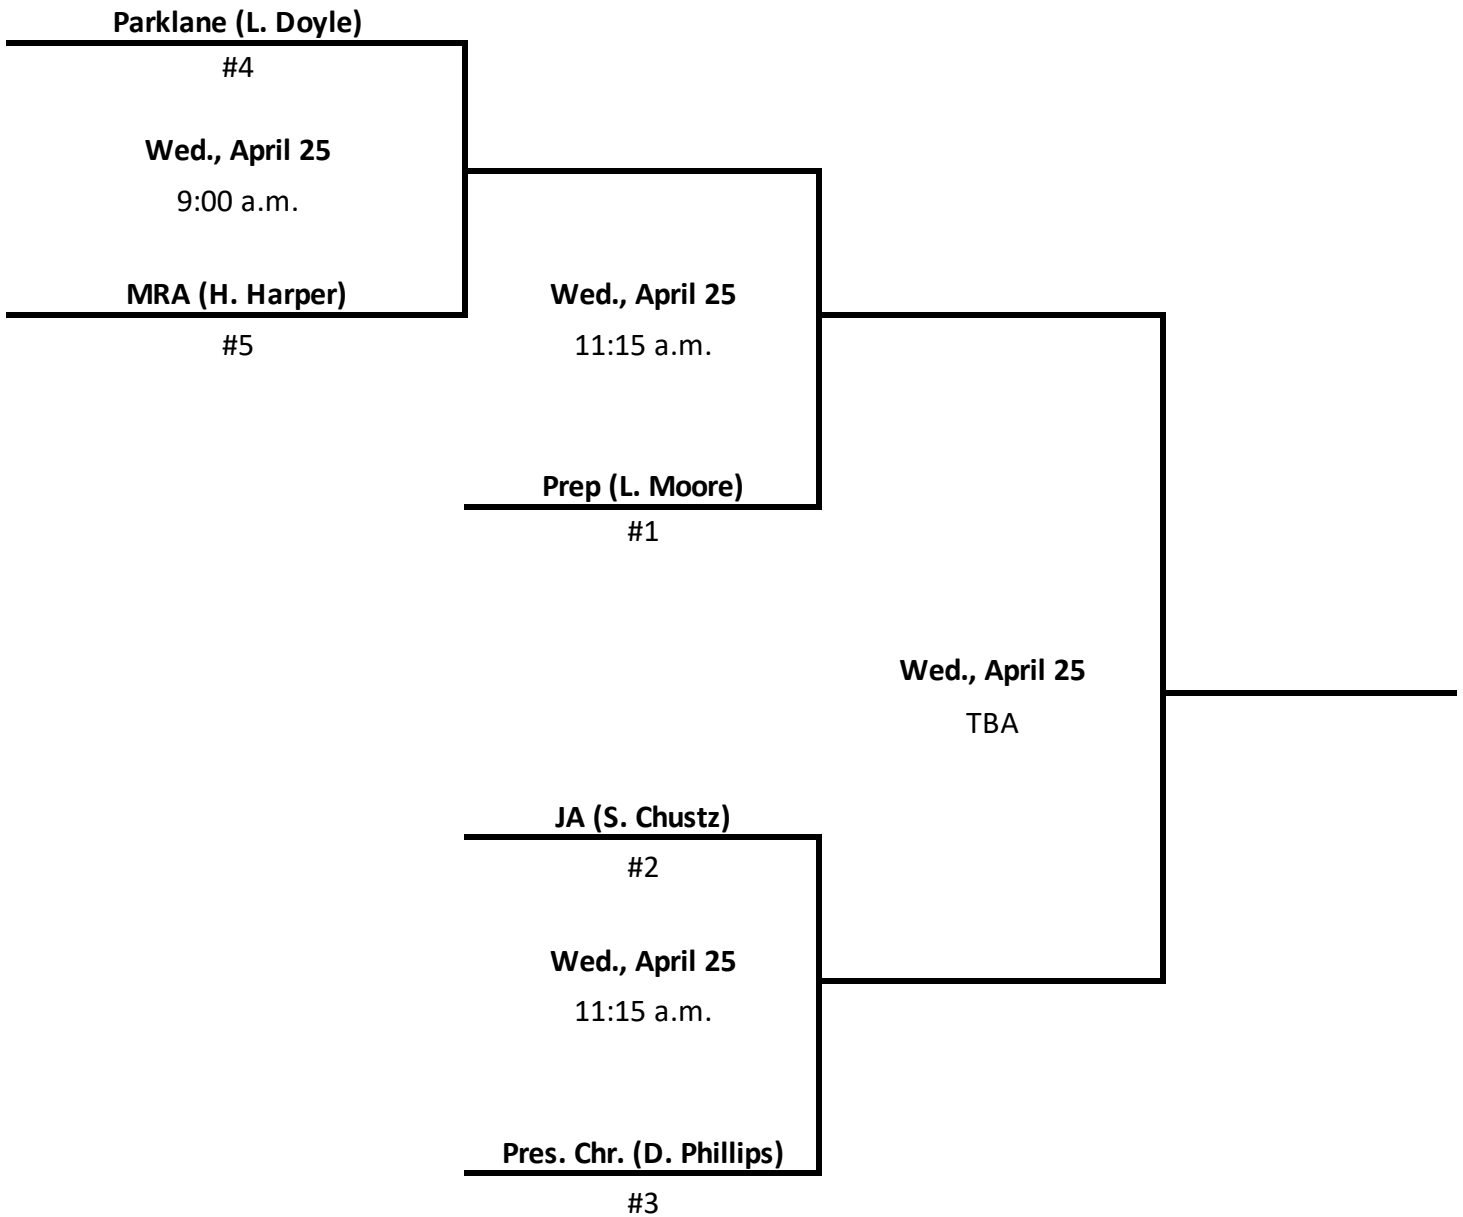

MAIS Tennis - 2019
CLASS AAAA D. I
RIDGELAND TENNIS CENTER

Boys' #2 Singles