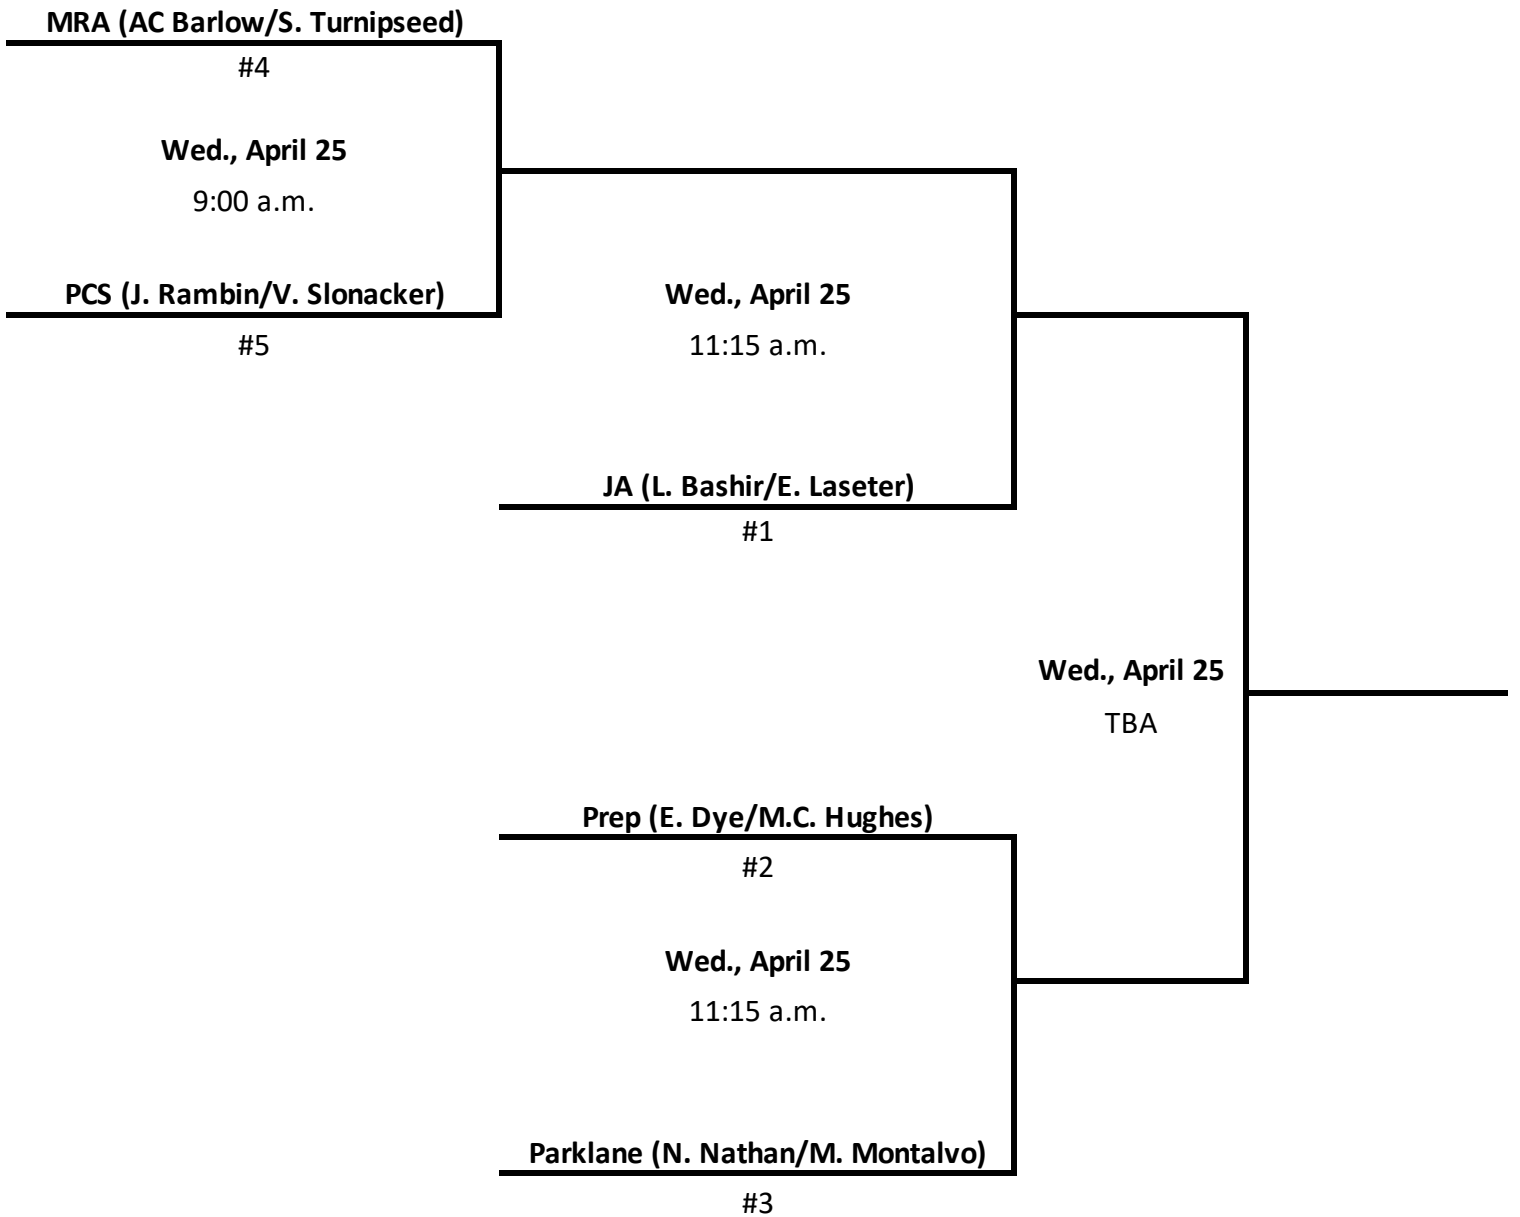

MAIS Tennis - 2019
CLASS AAAA D. I
RIDGELAND TENNIS CENTER

Girls' #1 Doubles